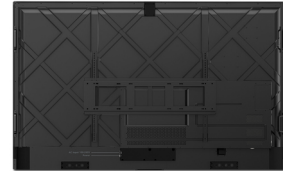

# Lenovo ThinkVision T86 computer monitor 2.18 m (86") 3840 x 2160 pixels 4K Ultra HD LED Touchscreen Black

**Brand :** Lenovo

**Product family:** ThinkVision

**Product code:** 62F0KATAUS

**Product name :** T86

- 218.4cm (86") 4K Ultra HD 3840 x 2160 Direct LED VA
- 6.5ms, 16:9, 400cd/m<sup>2</sup>, 4000:1
- USB, VGA, HDMI, DisplayPort, WLAN
- 218.4cm (86") 4K Ultra HD 3840 x 2160 Direct LED VA, 16:9, 400cd/m<sup>2</sup>, 1.07B, 6.5ms, 178°/178°, 4000:1
- + Detachable 4K 8MP Camera, Support Voice Tracking AI Feature