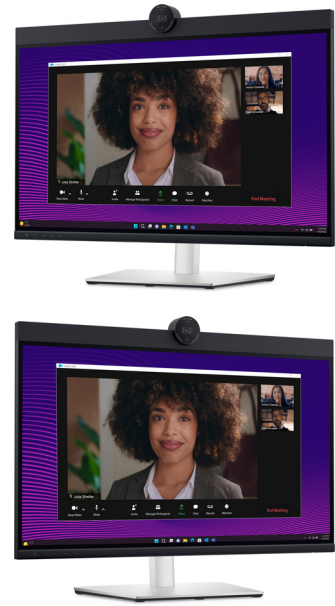

DELL P2724DEB 68.6 cm (27") LCD 2560 x 1440 pixels Quad HD

Brand : DELL

Product code: DELL-P2724DEB

Product name : P2724DEB

- 68.6cm (27") Quad HD 2560 x 1440 LED IPS
- 8ms, 16:9, 350cd/m², 1000:1
- USB, HDMI, DisplayPort
- 68.6cm (27") Quad HD 2560 x 1440 LED IPS, 16:9, 350cd/m², 16.78M, 8ms, 178°/178°, 1000:1

DELL P2724DEB 68.6 cm (27") LCD 2560 x 1440 pixels Quad HD:

Connect like you're there with a 27-inch QHD IPS display built for effortless collaboration.
 DELL P2724DEB. Display diagonal: 68.6 cm (27"), Display technology: LCD, Display resolution: 2560 x 1440 pixels. Megapixel (approx.): 4 MP, Maximum frame rate: 60 fps. RMS rated power: 10 W. Product colour: Black, Silver, Screen shape: Flat, Panel mounting interface: 100 x 100 mm. USB version: 3.2 Gen 1 (3.1 Gen 1), USB Power Delivery up to: 90 W